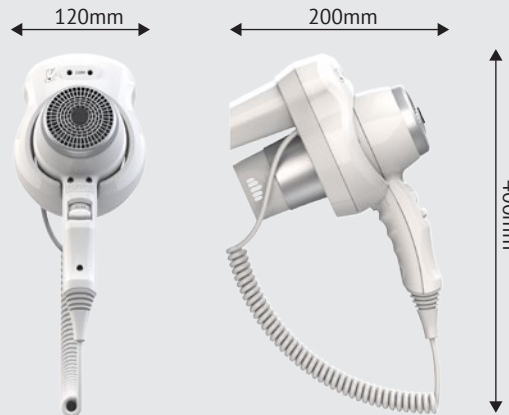

220-240 Volt
50-60Hz

311 Gr.
Light Weight

2 Heat
Adjustment

2 Speed
Adjustment

220 V
Shaver Socket

ON-OFF
Push Button

3.2meter Length
High Quality Spiral Cable

50,000 Cycle Tested
ITALIAN HEAVY DUTY SWITCH

30,000 Cycle Tested
SAFETY THERMOSTAD (USA)

8 697423 160712

POWER OPTIONS

1350
Watt

1600
Watt

White

Code: EE187.B1350CE

Code: EE187.B1600CE