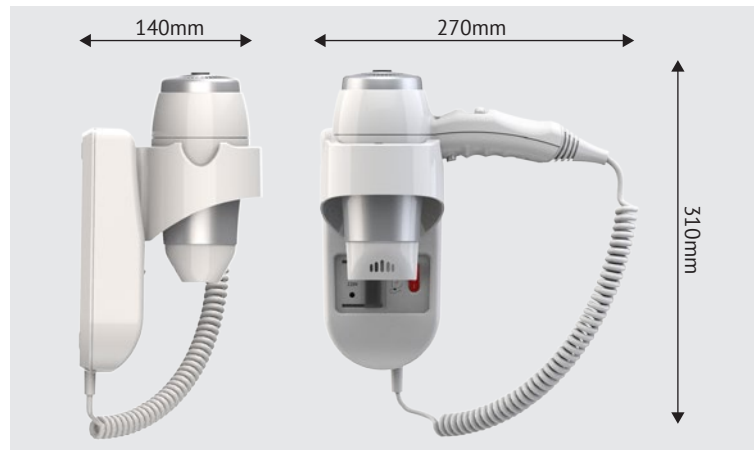

220-240 Volt
50-60Hz

311 Gr.
Light Weight

2 Heat
Adjustment

2 Speed
Adjustment

110-220 V
Shaver Socket

ON-OFF
Push Button

D.C. MOTOR

3.2meter Length
High Quality Spiral Cable

50,000 Cycle Tested
ITALIAN HEAVY DUTY SWITCH

30,000 Cycle Tested
SAFETY THERMOSTAD (USA)

8 697423 161429

POWER OPTIONS

1350
Watt

1600
Watt

White

Code: EE187.B1350PE

Code: EE187.B1600PE

Ağızlık
Nozzle

110-220 Volt Traş Prizi
110-220 Volt Shaver Socket

Bas-bırak buton
On-off push button

2 kademeli hız ayarı
2 position speed adjustment