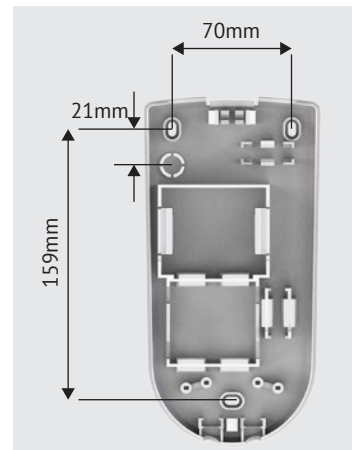

220-240 Volt
50-60Hz

311 Gr.
Light Weight

2 Heat
Adjustment

2 Speed
Adjustment

110-220 V
Shaver Socket

ON-OFF
Push Button

D.C. MOTOR

3.2meter Length
High Quality Spiral Cable

50,000 Cycle Tested
ITALIAN HEAVY DUTY SWITCH

30,000 Cycle Tested
SAFETY THERMOSTAD (USA)

8 697423 161429

POWER OPTIONS

1350
Watt

1600
Watt

White

Code: EE187.B1350PE

Code: EE187.B1600PE

Ağızlık
Nozzle

110-220 Volt Traş Prizi
110-220 Volt Shaver Socket

Bas-bırak buton
On-off push button

2 kademeli hız ayarı
2 position speed adjustment