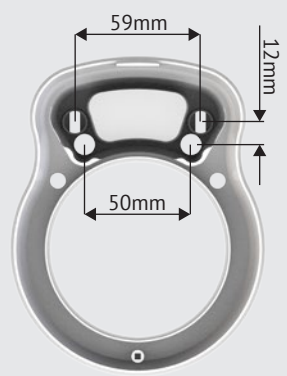

Bas-bırak buton  
On-off push button

2 kademeli hız ayarı  
2 position speed adjustment

120mm

200mm

400mm

59mm

12mm

50mm

220-240 Volt  
50-60Hz

311 Gr.  
Light Weight

2 Heat  
Adjustment

2 Speed  
Adjustment

110-220 V  
Shaver Socket

ON-OFF  
Push Button

D.C. MOTOR

3.2meter Length  
High Quality Spiral Cable