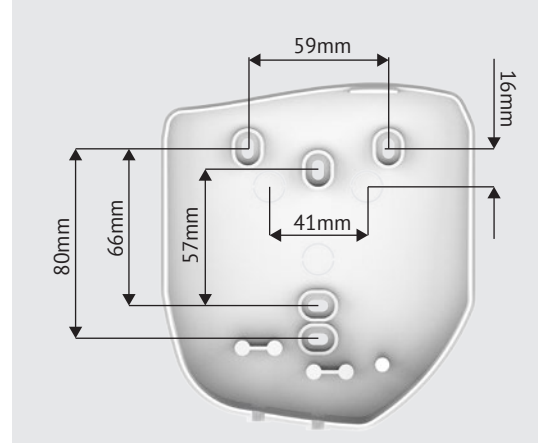

Hotel Equipments

Wall Mounted Hair Dryer

Platinum Flat Energy

Main Code: EE187

220-240 Volt
50-60Hz

311 Gr.
Light Weight

2 Heat
Adjustment

2 Speed
Adjustment

220 V
Shaver Socket

ON-OFF
Push Button

3.2meter Length
High Quality Spiral Cable

50,000 Cycle Tested
ITALIAN HEAVY DUTY SWITCH

30,000 Cycle Tested
SAFETY THERMOSTAD (USA)

25 Pcs/Box Dimensions 79*39*27cm
N.W. 11,3 Kg. - G.W. 12,0 Kg.

8 697423 160736

POWER OPTIONS

1350
Watt

1600
Watt

White

Code: EE187.B1350FE

Code: EE187.B1600FE