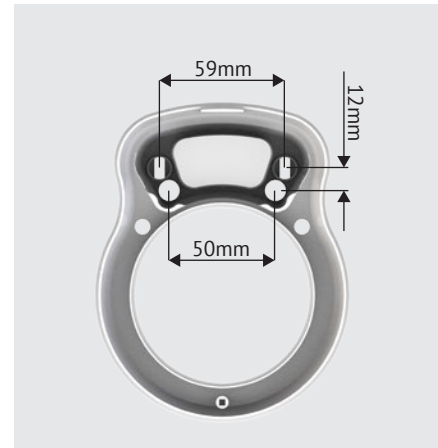

220-240 Volt
50-60Hz

311 Gr.
Light Weight

2 Heat
Adjustment

2 Speed
Adjustment

220 V
Shaver Socket

ON-OFF
Push Button

3.2meter Length
High Quality Spiral Cable

50,000 Cycle Tested
ITALIAN HEAVY DUTY SWITCH

30,000 Cycle Tested
SAFETY THERMOSTAD (USA)

8 697423 160712

POWER OPTIONS

1350
Watt

1600
Watt

White

Code: EE187.B1350CE

Code: EE187.B1600CE