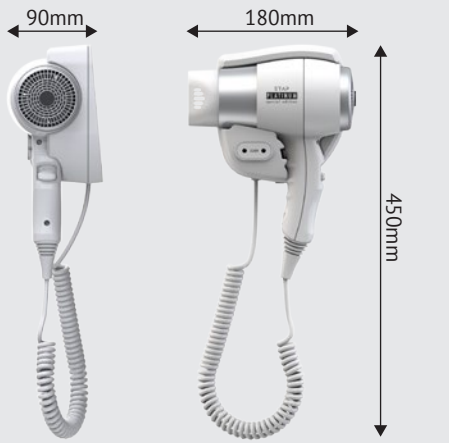

Hotel Equipments

Wall Mounted Hair Dryer

Platinum Flat Energy

Main Code: EE187

220-240 Volt
50-60Hz

311 Gr.
Light Weight

2 Heat
Adjustment

2 Speed
Adjustment

220 V
Shaver Socket

ON-OFF
Push Button

3.2meter Length
High Quality Spiral Cable

50,000 Cycle Tested
ITALIAN HEAVY DUTY SWITCH

30,000 Cycle Tested
SAFETY THERMOSTAD (USA)

25 Pcs/Box Dimensions 79*39*27cm
N.W. 11,3 Kg. - G.W. 12,0 Kg.

8 697423 160736

POWER OPTIONS

1350
Watt

1600
Watt

White

Code: EE187.B1350FE

Code: EE187.B1600FE