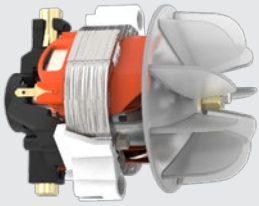

### Otello Pro

Main Code: EE218

220-240 Volt  
50-60Hz

582 Gr.  
Light Weight

3 Heat  
Adjustment

1 Speed  
Adjustment

ON-OFF  
Push Button

Extra Long Life (2000h)  
ITALIAN A.C. MOTOR