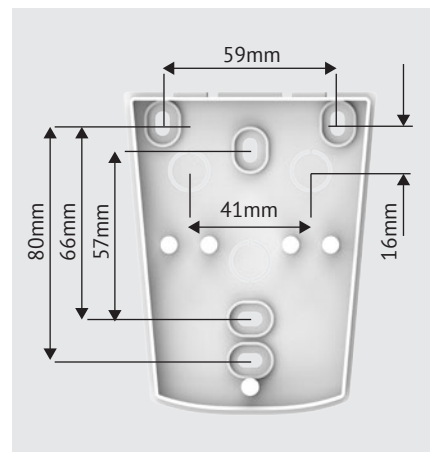

#### POWER OPTIONS

1600  
Watt

1850  
Watt

2000  
Watt

Removable Back Filter

Professional Nozzle