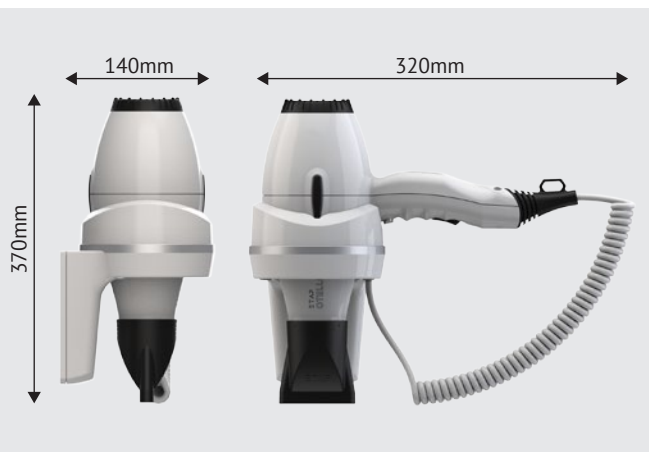

#### POWER OPTIONS

1600  
Watt

1850  
Watt

2000  
Watt

Removable Back Filter

Professional Nozzle