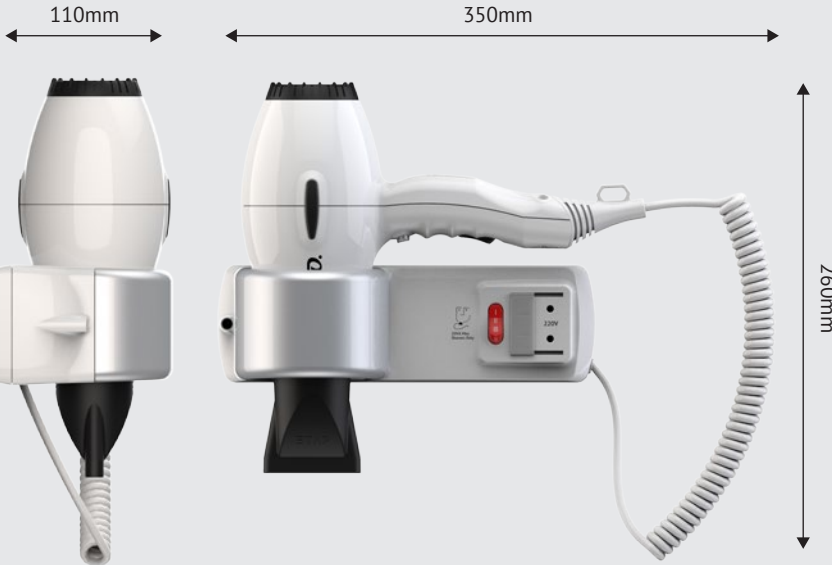

8 697423 161146

White

Code: EE218.B1850E

9 Pcs/Box Dimensions

79*39*27cm

N.W. 2,9 Kg. - G.W. 3,4 Kg.