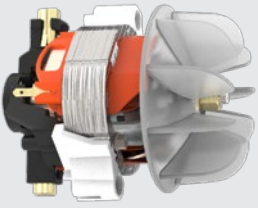

### Otello Pro Spiral

Main Code: EE218

220-240 Volt  
50-60Hz

582 Gr.  
Light Weight

3 Heat  
Adjustment

1 Speed  
Adjustment

ON-OFF  
Push Button

Extra Long Life (2000h)  
ITALIAN A.C. MOTOR