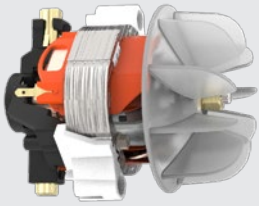

### Otello Pro Energy

Main Code: EE218

220-240 Volt  
50-60Hz

582 Gr.  
Light Weight

3 Heat  
Adjustment

1 Speed  
Adjustment

ON-OFF  
Push Button

Extra Long Life (2000h)  
ITALIAN A.C. MOTOR