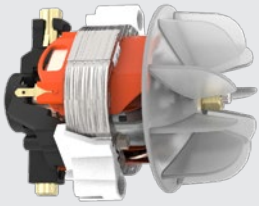

### Otello Pro Energy

Main Code: EE218

220-240 Volt  
50-60Hz

582 Gr.  
Light Weight

3 Heat  
Adjustment

1 Speed  
Adjustment

ON-OFF  
Push Button

Extra Long Life (2000h)  
ITALIAN A.C. MOTOR

3.2meter Length  
High Quality Spiral Cable

50,000 Cycle Tested  
ITALIAN HEAVY DUTY SWITCH

30,000 Cycle Tested  
SAFETY THERMOSTAD (USA)