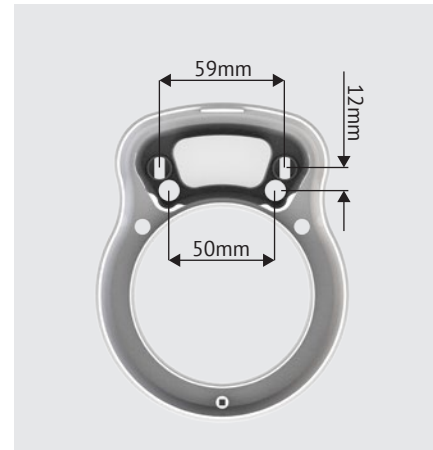

1 Speed
Adjustment

220 V
Shaver Socket

ON-OFF
Push Button

D.C. MOTOR

3.2meter Length
High Quality Spiral Cable

50,000 Cycle Tested
ITALIAN HEAVY DUTY SWITCH

30,000 Cycle Tested
SAFETY THERMOSTAD (USA)

8 697423 160767

POWER OPTIONS

1350
Watt

White

Code: EE186.B1350CE

Ağızlık
Nozzle

220 Volt Traş Prizi
220 Volt Shaver Socket

Bas-bırak buton
On-off push button

Ergonomik Tasarım
Ergonomic Design

220-240 Volt
50-60Hz

278 Gr.
Light Weight

1 Heat
Adjustment

1 Speed
Adjustment

ON-OFF
Push Button

D.C. MOTOR

3.2meter Length
High Quality Spiral Cable

50,000 Cycle Tested
ITALIAN HEAVY DUTY SWITCH