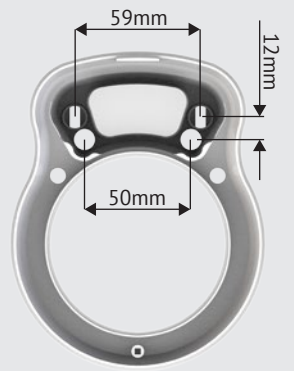

220-240 Volt
50-60Hz

278 Gr.
Light Weight

1 Heat
Adjustment

1 Speed
Adjustment

ON-OFF
Push Button

D.C. MOTOR

3.2meter Length
High Quality Spiral Cable

50,000 Cycle Tested
ITALIAN HEAVY DUTY SWITCH

Ergonomik Tasarım
Ergonomic Design

120mm

200mm

400mm

59mm

12mm

50mm

220-240 Volt
50-60Hz

278 Gr.
Light Weight

1 Heat
Adjustment

1 Speed
Adjustment

110-220 V
Shaver Socket

ON-OFF
Push Button

D.C. MOTOR

3.2meter Length
High Quality Spiral Cable

50,000 Cycle Tested
ITALIAN HEAVY DUTY SWITCH

1 Heat
Adjustment

1 Speed
Adjustment

ON-OFF
Push Button

D.C. MOTOR

3.2meter Length
High Quality Spiral Cable

50,000 Cycle Tested
ITALIAN HEAVY DUTY SWITCH

30,000 Cycle Tested
SAFETY THERMOSTAD (USA)

16 Pcs/Box Dimensions 79*39*27cm
N.W. 9,9 Kg. - G.W. 10,6 Kg.