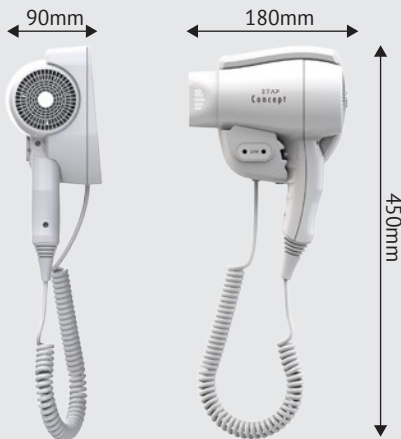

1 Speed
Adjustment

220 V
Shaver Socket

ON-OFF
Push Button

D.C. MOTOR

3.2meter Length
High Quality Spiral Cable

50,000 Cycle Tested
ITALIAN HEAVY DUTY SWITCH

30,000 Cycle Tested
SAFETY THERMOSTAD (USA)

16 Pcs/Box Dimensions 79*39*27cm
N.W. 10,9 Kg. - G.W. 11,6 Kg.

Etap Kuaför Ve Otel Malzemeleri
Sanayi Ve Dış Ticaret Ltd. Şti.
www.etapfon.com info@etapfon.com

POWER OPTIONS

1350
Watt

White

Code: EE186.B1350FE

Ağızlık
Nozzle

220 Volt Traş Prizi
220 Volt Shaver Socket

Bas-bırak buton
On-off push button

Ergonomik Tasarım
Ergonomic Design

Hotel Equipments

Wall Mounted Hair Dryer

Concept Flat

Main Code: EE186

220-240 Volt
50-60Hz

278 Gr.
Light Weight

1 Heat
Adjustment