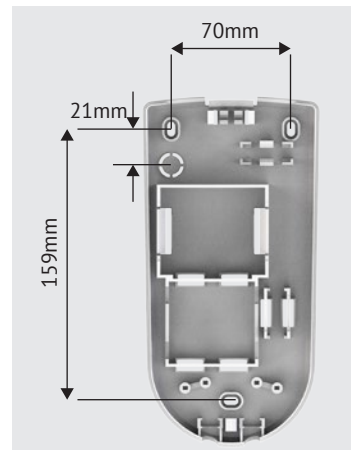

30,000 Cycle Tested
SAFETY THERMOSTAD (USA)

8 697423 161436

POWER OPTIONS

1350
Watt

White

Code: EE186.B1350PE

Ağızlık
Nozzle

110-220 Volt Traş Prizi
110-220 Volt Shaver Socket

Bas-bırak buton
On-off push button

Ergonomik Tasarım
Ergonomic Design

Hotel Equipments

Wall Mounted Hair Dryer

Concept Pure

Main Code: EE186

220-240 Volt
50-60Hz

278 Gr.
Light Weight

1 Heat
Adjustment

1 Speed
Adjustment

ON-OFF
Push Button

D.C. MOTOR

3.2meter Length
High Quality Spiral Cable

50,000 Cycle Tested
ITALIAN HEAVY DUTY SWITCH

30,000 Cycle Tested
SAFETY THERMOSTAD (USA)

16 Pcs/Box Dimensions 79*39*27cm
N.W. 9,9 Kg. - G.W. 10,6 Kg.