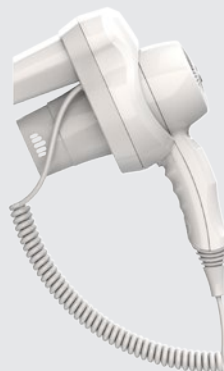

220-240 Volt
50-60Hz

278 Gr.
Light Weight

1 Heat
Adjustment

1 Speed
Adjustment

ON-OFF
Push Button

D.C. MOTOR

3.2meter Length
High Quality Spiral Cable

50,000 Cycle Tested
ITALIAN HEAVY DUTY SWITCH

30,000 Cycle Tested
SAFETY THERMOSTAD (USA)

8 697423 160750

POWER OPTIONS

1350
Watt

White

Code: EE186.B1350C

Ağızlık
Nozzle

Bas-bırak buton
On-off push button

Ergonomik Tasarım
Ergonomic Design

120mm

200mm

400mm

59mm

12mm

50mm