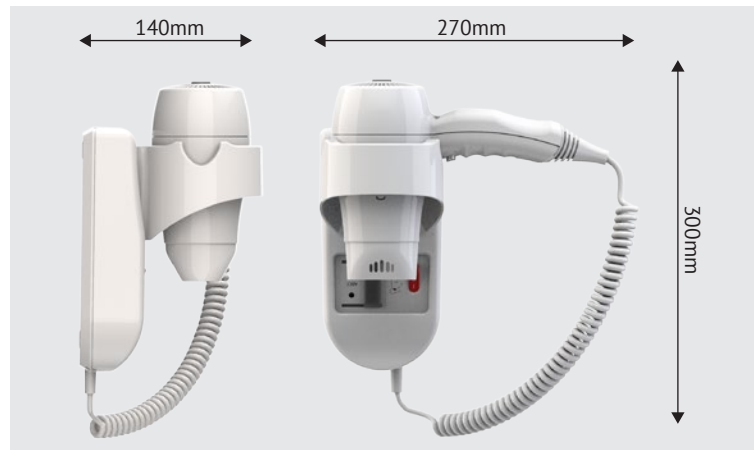

Bas-bırak buton
On-off push button

Ergonomik Tasarım
Ergonomic Design

Hotel Equipments

Wall Mounted Hair Dryer

Concept Pure

Main Code: EE186

220-240 Volt
50-60Hz

278 Gr.
Light Weight