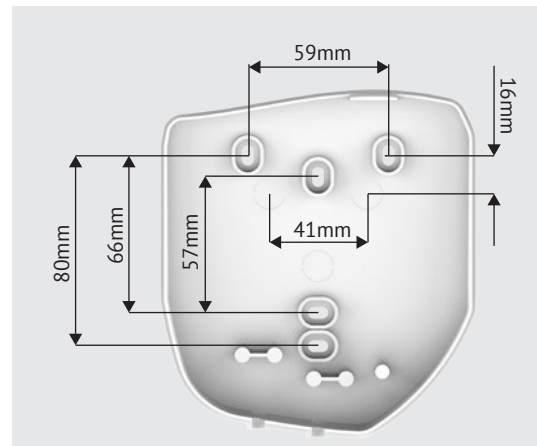

Hotel Equipments

Wall Mounted Hair Dryer

Concept Flat Energy

Main Code: EE186

220-240 Volt
50-60Hz

278 Gr.
Light Weight

1 Heat
Adjustment

1 Speed
Adjustment

220 V
Shaver Socket

ON-OFF
Push Button

3.2meter Length
High Quality Spiral Cable

50,000 Cycle Tested
ITALIAN HEAVY DUTY SWITCH

30,000 Cycle Tested
SAFETY THERMOSTAD (USA)

16 Pcs/Box Dimensions 79*39*27cm
N.W. 10,9 Kg. - G.W. 11,6 Kg.

Etap Kuaför Ve Otel Malzemeleri
Sanayi Ve Dış Ticaret Ltd. Şti.
www.etapfon.com info@etapfon.com

POWER OPTIONS

1350
Watt

White

Code: EE186.B1350FE