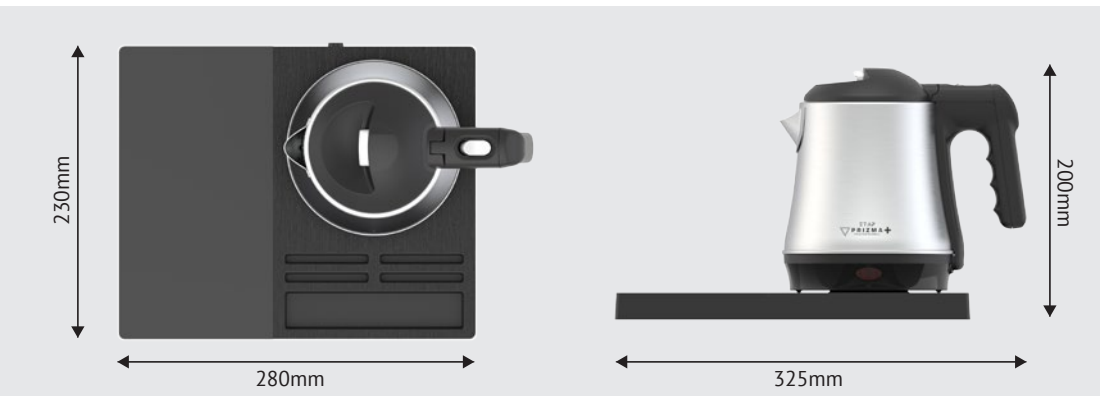

Hotel Equipments

Kettles and Wellcome Trays

Prizma+ Kettle With Wellcome Tray (28x23cm)

Code: EE105.28x23

220-240 Volt
1500 Watt

570 Gr.
Light Weight

Hidden
Resistance

Security
Thermostat

0,40mm 304
Stainless Steel

0,80 Lt
Water Capacity

0,8m
Cable Length

360 Degree
Pivotable Body

Auto Shut-off boil-dry protection
SAFETY CONTROL

360-Degree Swivel Base
SAFETY CONTROL

**FIRST QUALITY
PLASTIC GRANULES**

Kettle

12 Pcs/Box Dimensions 475*430*440mm
N.W. 7,3 Kg. - G.W. 8,2 Kg.

8 697423 161061

Wellcome Tray

40 Pcs/Box Dimensions 800*500*500mm
N.W. 19,6 Kg. - G.W. 21,1 Kg.

8 697423 161078

Etap Kuaför Ve Otel Malzemeleri
Sanayi Ve Dış Ticaret Ltd. Şti.

www.etapfon.com info@etapfon.com

Prizma+ Kettle With Wellcome Tray (28x23cm)