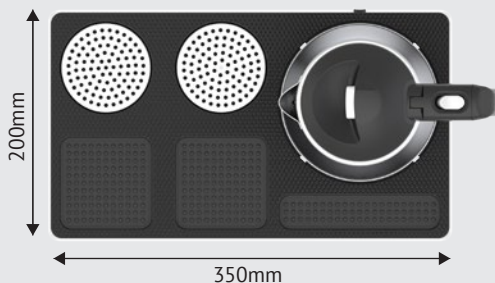

Etap Kuaför Ve Otel Malzemeleri
Sanayi Ve Dış Ticaret Ltd. Şti.

www.etapfon.com info@etapfon.com

Prizma+ Kettle With Wellcome Tray (35x20cm)

Optional:

Kase
Bowl For Extra Storage Area
Code: SK10210

35x20 Cm

Hotel Equipments

Kettles and Wellcome Trays

Prizma+ Kettle With Wellcome Tray (45x25cm)

Code: EE105.45X25

220-240 Volt
1500 Watt

570 Gr.
Light Weight

Hidden
Resistance

Security
Thermostat

0,40mm 304
Stainless Steel

0,80 Lt
Water Capacity

0,8m
Cable Length

360°
Pivotable Body

Auto Shut-off boil-dry protection
SAFETY CONTROL

360-Degree Swivel Base
SAFETY CONTROL

FIRST QUALITY
PLASTIC GRANULES

Kettle