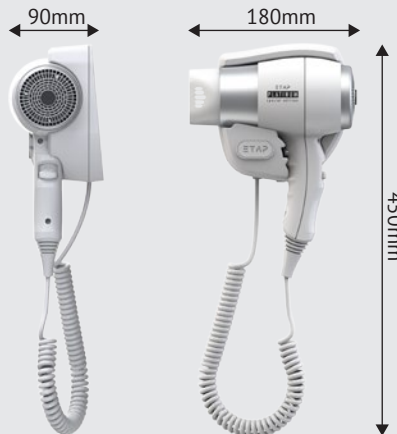

Code: EE187.B1600F

Ağızlık
Nozzle

Krom Görünümlü Parçalar
Chrome View Parts

Bas-bırak buton
On-off push button

2 kademeli hız ayarı
2 position speed adjustment

Hotel Equipments

Wall Mounted Hair Dryer

Platinum Spiral

Main Code: EE187

220-240 Volt
50-60Hz

311 Gr.
Light Weight

2 Heat
Adjustment

2 Speed
Adjustment

ON-OFF
Push Button

D.C. MOTOR

3.2meter Length
High Quality Spiral Cable