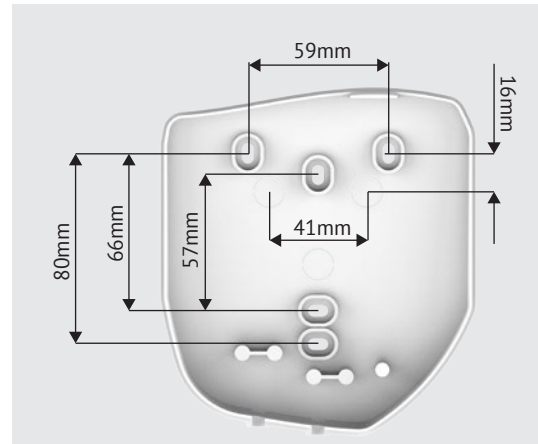

Ağızlık
Nozzle

220 Volt Traş Prizi
220 Volt Shaver Socket

Bas-bırak buton
On-off push button

2 kademeli hız ayarı
2 position speed adjustment

Hotel Equipments

Wall Mounted Hair Dryer

Platinum Flat

Main Code: EE187