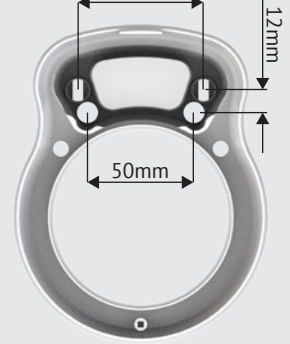

Bas-bırak buton
On-off push button

2 kademeli hız ayarı
2 position speed adjustment

120mm

200mm

400mm

59mm

12mm

50mm

ON-OFF
Push Button

D.C. MOTOR

3.2meter Length
High Quality Spiral Cable

50,000 Cycle Tested
ITALIAN HEAVY DUTY SWITCH

30,000 Cycle Tested
SAFETY THERMOSTAD (USA)

16 Pcs/Box Dimensions 79*39*27cm
N.W. 10,3 Kg. - G.W. 11,0 Kg.