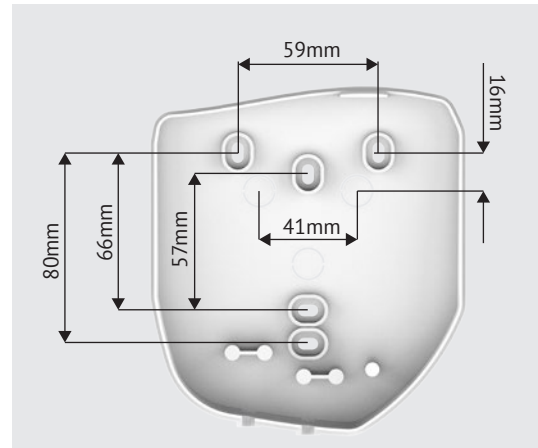

Code: EE187.B1600F

Ağızlık
Nozzle

Krom Görünümlü Parçalar
Chrome View Parts

Bas-bırak buton
On-off push button

2 kademeli hız ayarı
2 position speed adjustment

Hotel Equipments

Wall Mounted Hair Dryer

Platinum Spiral

Main Code: EE187

220-240 Volt
50-60Hz

311 Gr.
Light Weight

2 Heat
Adjustment

2 Speed
Adjustment

ON-OFF
Push Button

D.C. MOTOR

3.2meter Length
High Quality Spiral Cable