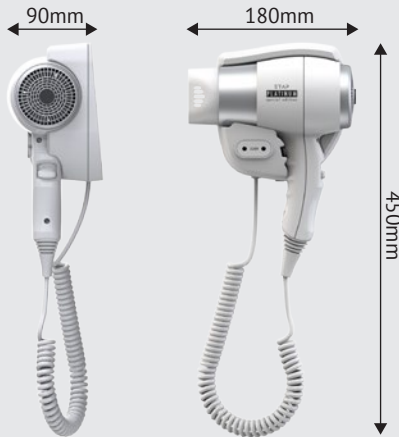

Ağızlık
Nozzle

220 Volt Traş Prizi
220 Volt Shaver Socket

Bas-bırak buton
On-off push button

2 kademeli hız ayarı
2 position speed adjustment

Hotel Equipments

Wall Mounted Hair Dryer

Platinum Flat

Main Code: EE187

220-240 Volt
50-60Hz

311 Gr.
Light Weight

2 Heat
Adjustment

2 Speed
Adjustment

ON-OFF
Push Button

D.C. MOTOR

3.2meter Length
High Quality Spiral Cable

50,000 Cycle Tested
ITALIAN HEAVY DUTY SWITCH