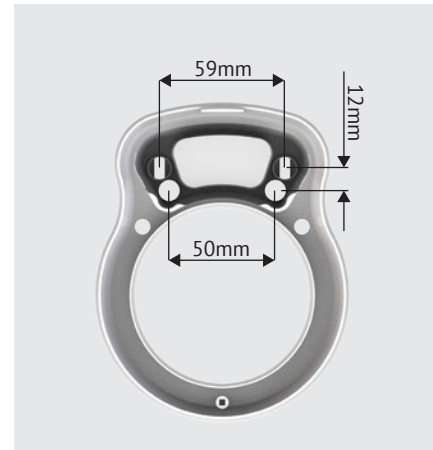

2 Speed
Adjustment

220 V
Shaver Socket

ON-OFF
Push Button

D.C. MOTOR

3.2meter Length
High Quality Spiral Cable

50,000 Cycle Tested
ITALIAN HEAVY DUTY SWITCH

30,000 Cycle Tested
SAFETY THERMOSTAD (USA)

8 697423 160712

POWER OPTIONS

1350
Watt

1600
Watt

White

Code: EE187.B1350CE

Code: EE187.B1600CE

Ağızlık
Nozzle

220 Volt Traş Prizi
220 Volt Shaver Socket

Bas-bırak buton
On-off push button

2 kademeli hız ayarı
2 position speed adjustment

Hotel Equipments

Wall Mounted Hair Dryer

Platinum Compact

Main Code: EE187

220-240 Volt
50-60Hz

311 Gr.
Light Weight

2 Heat
Adjustment

2 Speed
Adjustment

ON-OFF
Push Button

D.C. MOTOR

3.2meter Length
High Quality Spiral Cable

50,000 Cycle Tested
ITALIAN HEAVY DUTY SWITCH

30,000 Cycle Tested
SAFETY THERMOSTAD (USA)

8 697423 160705