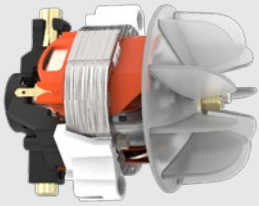

Hotel Equipments

Wall Mounted Hair Dryer

Otello Pro Energy

Main Code: EE218

220-240 Volt
50-60Hz

582 Gr.
Light Weight

3 Heat
Adjustment

1 Speed
Adjustment

ON-OFF
Push Button

Extra Long Life (2000h)
ITALIAN A.C. MOTOR

3.2meter Length
High Quality Spiral Cable

50,000 Cycle Tested
ITALIAN HEAVY DUTY SWITCH

30,000 Cycle Tested
SAFETY THERMOSTAD (USA)

POWER OPTIONS

Otello Pro Spiral

Main Code: EE218

220-240 Volt
50-60Hz

582 Gr.
Light Weight

3 Heat
Adjustment

1 Speed
Adjustment

ON-OFF
Push Button

Extra Long Life (2000h)
ITALIAN A.C. MOTOR