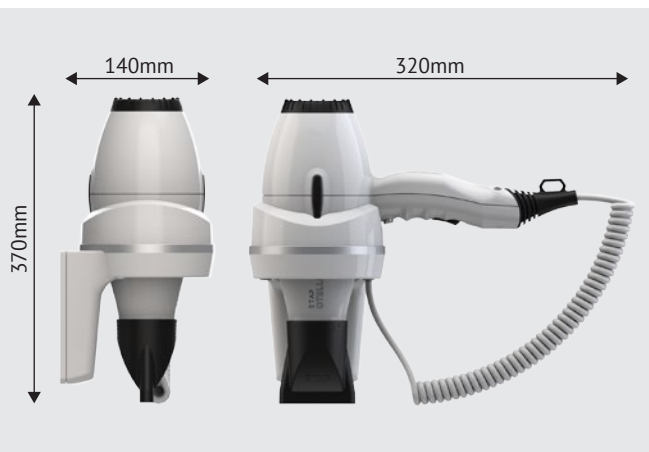

Professional Nozzle