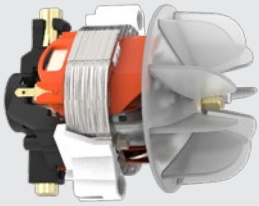

Hotel Equipments

Wall Mounted Hair Dryer

Otello Pro

Main Code: EE218

220-240 Volt
50-60Hz

582 Gr.
Light Weight

3 Heat
Adjustment

1 Speed
Adjustment

ON-OFF
Push Button

Extra Long Life (2000h)
ITALIAN A.C. MOTOR

3.2meter Length
High Quality Spiral Cable

50,000 Cycle Tested
ITALIAN HEAVY DUTY SWITCH

30,000 Cycle Tested
SAFETY THERMOSTAD (USA)