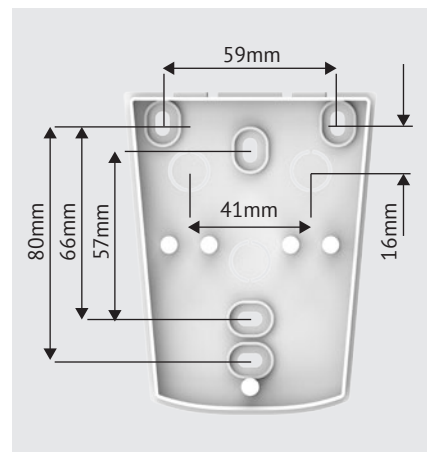

Professional Nozzle