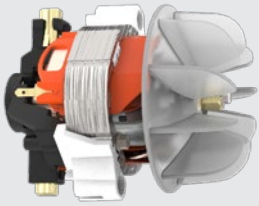

Hotel Equipments

Wall Mounted Hair Dryer

Otello Pro Energy

Main Code: EE218

220-240 Volt
50-60Hz

582 Gr.
Light Weight

3 Heat
Adjustment

1 Speed
Adjustment

ON-OFF
Push Button

Extra Long Life (2000h)
ITALIAN A.C. MOTOR

3.2meter Length
High Quality Spiral Cable

50,000 Cycle Tested
ITALIAN HEAVY DUTY SWITCH

30,000 Cycle Tested
SAFETY THERMOSTAD (USA)

POWER OPTIONS