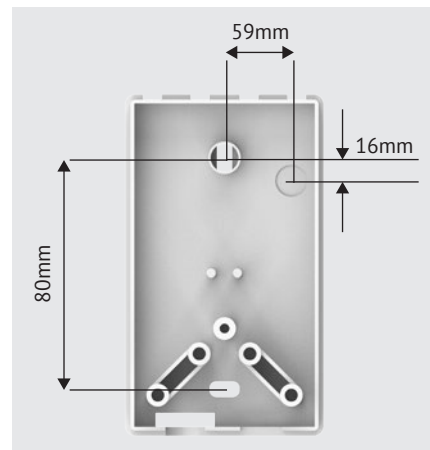

### POWER OPTIONS

1350  
Watt

White

Code: EE183.B1350P

Ağızlık  
Nozzle

Bas-bırak buton  
On-off push button

3.2meter Length  
High Quality Spiral Cable

50,000 Cycle Tested  
ITALIAN HEAVY DUTY SWITCH

30,000 Cycle Tested  
SAFETY THERMOSTAD (USA)

16 Pcs/Box Dimensions 79\*39\*27cm

8 697423 161399