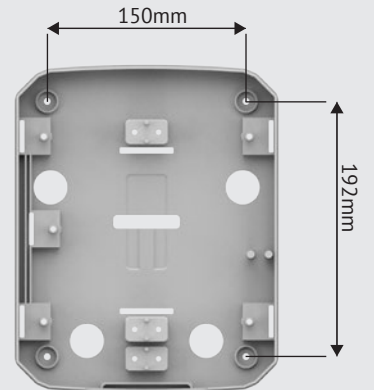

8 697423 161214
Metalic Grey W/Hepa
Code: EE702.GH

8 697423 161160
Metalic Grey
Code: EE702.G

1 Pcs/Box Dimensions
23*33*20,5cm
N.W. 2,9 Kg. - G.W. 3,4 Kg.
(With HEPA Kit Version)

1 Pcs/Box Dimensions
23*33*20,5cm
N.W. 2,8 Kg. - G.W. 3,3 Kg.
(Without HEPA Kit Version)