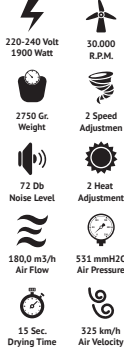

Jet Pro+ HandDryer

EE702.G - EE702.GH

Extra Long Life
JET A.C. MOTOR