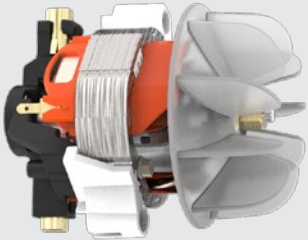

## ELECTRA PRO

Code: EE230.SI

220-240 Volt  
2500 Watt

590 Gr.  
Light Weight

301 mmH2O  
Air Pressure

102 m<sup>3</sup>/h  
Air Flow

2 Speed  
Adjustment

4 Heat  
Adjustment

Cold Shot  
Button

Ionic  
Technology

2x  
Drying Time

68 Db  
Low Noise

Extra Long Life (2000h)  
ITALIAN A.C. MOTOR

Narrow Nozzle

Wide Nozzle

8 697423 161108  
12 Pcs/Box Dimensions 79\*39\*27cm  
N.W. 11,5 Kg. - G.W. 12,3 Kg.