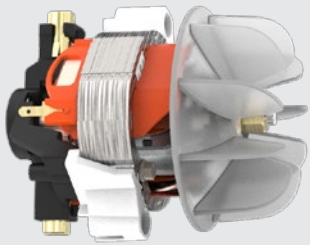

SPECTRA PRO IONIC

Code: EE220

220-240 Volt
2500 Watt

301 mmH2O
Air Pressure

2 Speed
Adjustment

2x
Drying Time

Ionic
Technology

601 Gr.
Light Weight

101,9 m³/h
Air Flow

4 Heat
Adjustment

68 Db
Low Noise

Extra Long Life (2000h)
ITALIAN A.C. MOTOR

Narrow Nozzle

Wide Nozzle

EE220.TI

8 697423 161320