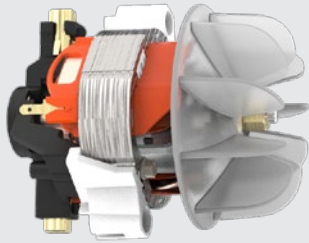

4030'S

Code: EE216.S

220-240 Volt
2500 Watt

599 Gr.
Light Weight

301 mmH2O
Air Pressure

101,9 m³/h
Air Flow

2 Speed
Adjustment

4 Heat
Adjustment

67 Db
Low Noise

2x
Drying Time

Extra Long Life (2000h)
ITALIAN A.C. MOTOR

Narrow Nozzle

Wide Nozzle

8 697423 160668
12 Pcs/Box Dimensions 79*39*27cm
N.W. 11,5 Kg. - G.W. 12,3 Kg.