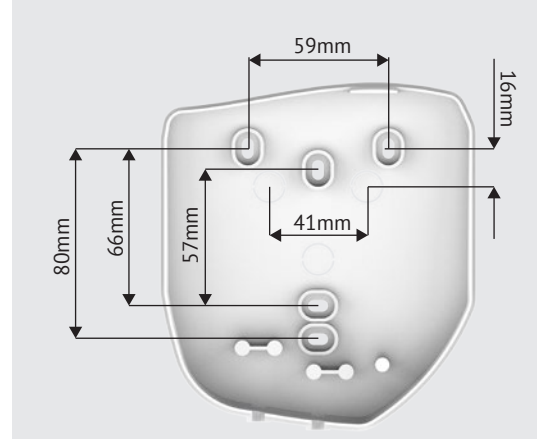

Hotel Equipments

Wall Mounted Hair Dryer

Concept Flat Energy

Main Code: EE186

220-240 Volt
50-60Hz

1 Heat
Adjustment

220 V
Shaver Socket

278 Gr.
Light Weight

1 Speed
Adjustment

ON-OFF
Push Button

3.2meter Length
High Quality Spiral Cable

50,000 Cycle Tested
ITALIAN HEAVY DUTY SWITCH

30,000 Cycle Tested
SAFETY THERMOSTAD (USA)

16 Pcs/Box Dimensions 79*39*27cm
N.W. 10,9 Kg. - G.W. 11,6 Kg.

POWER OPTIONS

1350
Watt

White

Code: EE186.B1350FE