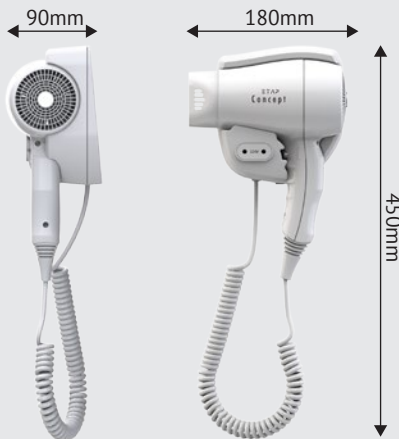

1 Heat
Adjustment

220 V
Shaver Socket

278 Gr.
Light Weight

1 Speed
Adjustment

ON-OFF
Push Button

D.C. MOTOR

3.2meter Length
High Quality Spiral Cable

50,000 Cycle Tested
ITALIAN HEAVY DUTY SWITCH

30,000 Cycle Tested
SAFETY THERMOSTAD (USA)

16 Pcs/Box Dimensions 79*39*27cm
N.W. 10,9 Kg. - G.W. 11,6 Kg.

POWER OPTIONS

1350
Watt

White

Code: EE186.B1350FE

Ağızlık
Nozzle

220 Volt Traş Prizi
220 Volt Shaver Socket

Bas-bırak buton
On-off push button

Ergonomik Tasarım
Ergonomic Design

Hotel Equipments

Wall Mounted Hair Dryer

Concept Flat

Main Code: EE186

220-240 Volt
50-60Hz

278 Gr.
Light Weight