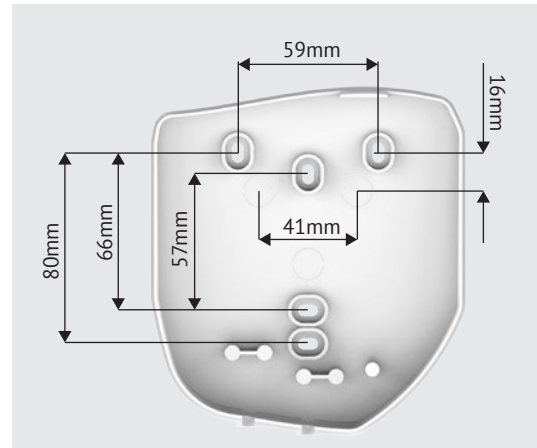

1 Heat
Adjustment

1 Speed
Adjustment

ON-OFF
Push Button

D.C. MOTOR

3.2meter Length
High Quality Spiral Cable

50,000 Cycle Tested
ITALIAN HEAVY DUTY SWITCH

30,000 Cycle Tested
SAFETY THERMOSTAD (USA)

16 Pcs/Box Dimensions 79*39*27cm
N.W. 10,6 Kg. - G.W. 11,3 Kg.

8 697423 160781

Etap Kuaför Ve Otel Malzemeleri
Sanayi Ve Dış Ticaret Ltd. Şti.
www.etapfon.com info@etapfon.com

POWER OPTIONS

1350
Watt

White

Code: EE186.B1350F

Ağızlık
Nozzle

Bas-bırak buton
On-off push button

Ergonomik Tasarım
Ergonomic Design

Hotel Equipments

Wall Mounted Hair Dryer

Concept Spiral

Main Code: EE186

220-240 Volt
50-60Hz

278 Gr.
Light Weight

1 Heat
Adjustment