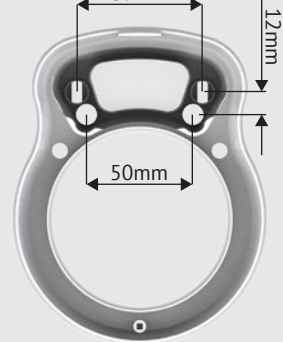

59mm

12mm

50mm