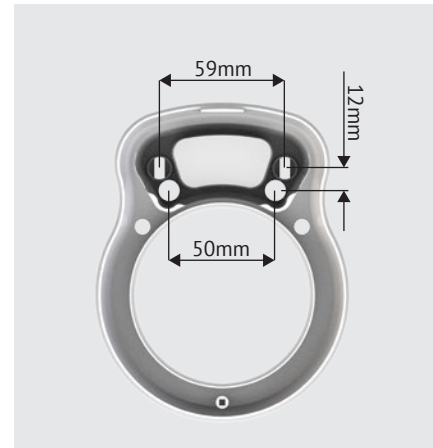

3.2meter Length
High Quality Spiral Cable

50,000 Cycle Tested
ITALIAN HEAVY DUTY SWITCH

30,000 Cycle Tested
SAFETY THERMOSTAD (USA)

8 697423 160767

POWER OPTIONS

1350
Watt

White

Code: EE186.B1350CE

Ağızlık
Nozzle

220 Volt Traş Prizi
220 Volt Shaver Socket

Bas-bırak buton
On-off push button

Ergonomik Tasarım
Ergonomic Design

220-240 Volt
50-60Hz

278 Gr.
Light Weight

1 Heat
Adjustment

1 Speed
Adjustment

ON-OFF
Push Button

D.C. MOTOR

3.2meter Length
High Quality Spiral Cable

50,000 Cycle Tested
ITALIAN HEAVY DUTY SWITCH

30,000 Cycle Tested
SAFETY THERMOSTAD (USA)

8 697423 160750

POWER OPTIONS

1350
Watt

278 Gr.
Light Weight

1 Heat
Adjustment

1 Speed
Adjustment

ON-OFF
Push Button

D.C. MOTOR

3.2meter Length
High Quality Spiral Cable

50,000 Cycle Tested
ITALIAN HEAVY DUTY SWITCH

30,000 Cycle Tested
SAFETY THERMOSTAD (USA)