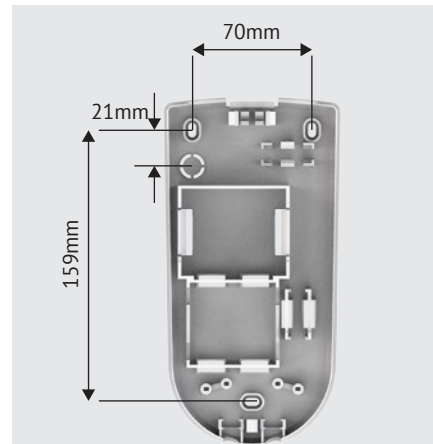

POWER OPTIONS

1350
Watt

White

Code: EE184.B1350P

Ağızlık
Nozzle

Bas-bırak buton
On-off push button

2 kademeli hız ayarı
2 position speed adjustmen

220-110 Volt traş prizi
220-110 Volt shaver socket

ON-OFF
Push Button

D.C. MOTOR

3.2meter Length
High Quality Spiral Cable

50,000 Cycle Tested
ITALIAN HEAVY DUTY SWITCH

30,000 Cycle Tested
SAFETY THERMOSTAD (USA)

16 Pcs/Box Dimensions 79*39*27cm

8 697423 160538

165mm

230mm