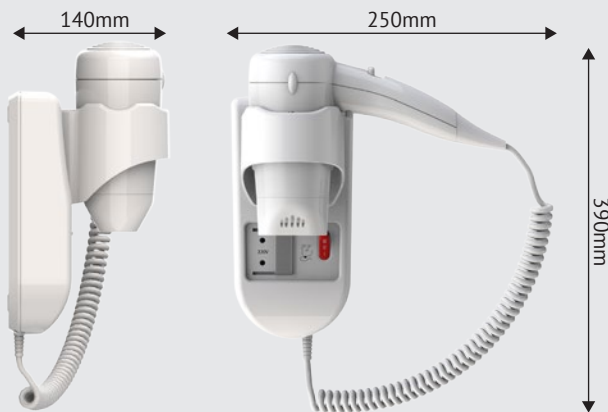

POWER OPTIONS

1350
Watt

White

Code: EE184.B1350P

Ağızlık
Nozzle

Bas-bırak buton
On-off push button

2 kademeli hız ayarı
2 position speed adjustmen

220-110 Volt traş prizi
220-110 Volt shaver socket

Hotel Equipments

Wall Mounted Hair Dryer

Asos Spiral

Main Code: EE184

220-240 Volt
50-60Hz

261 Gr.
Light Weight

2 Heat
Adjustment

2 Speed
Adjustment